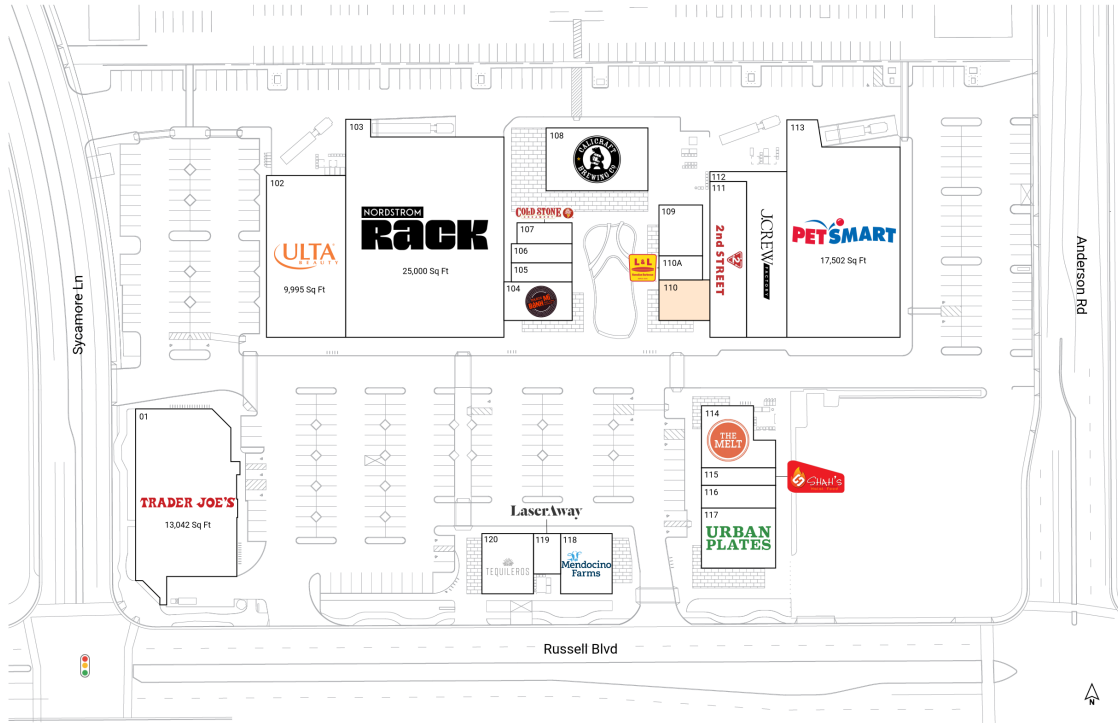

Source: Synergos Technologies, Inc. 2024

Trader Joe's anchored center with an extensive \$48M+ center redevelopment, adding Nordstrom Rack, PetSmart, and Ulta Beauty, currently underway with completion scheduled for 2025

38.5472, -121.7604

Available Spaces

110 1,300 Sq Ft

Current Tenants Space size listed in square feet

01	Trader Joe's	13,042
102	ULTA Beauty	9,995
103	Nordstrom Rack	25,000
104	Paris Banh Mi Cafe Bakery	2,000
105	The Old Teahouse	900
106	Fluffy Fluffy Dessert Cafe	900
107	Cold Stone Creamery	900
108	Calicraft Brewing Co.	4,000
109	Good Friends Hawaiian Poke	1,730
110	Chocolate Fish Coffee Davis	1,300
110A	L&L Hawaiian Barbecue	1,186
111	2nd Street USA	4,562
112	J.Crew Factory	5,271
113	PetSmart	17,502
114	The Melt	3,000
115	Shah's Halal Food	1,016
116	88 Bao Bao	1,310
117	Urban Plates	3,500
118	Mendocino Farms	2,420
119	LaserAway	1,800
120	Tequileros Taqueria	1,432

This site plan is for illustrative and information purposes only, showing the general layout of the shopping center; and is not a legal survey. Brixmor makes no representation or warranty that the shopping center is exactly as depicted as site conditions and tenant mix are subject to change over time.